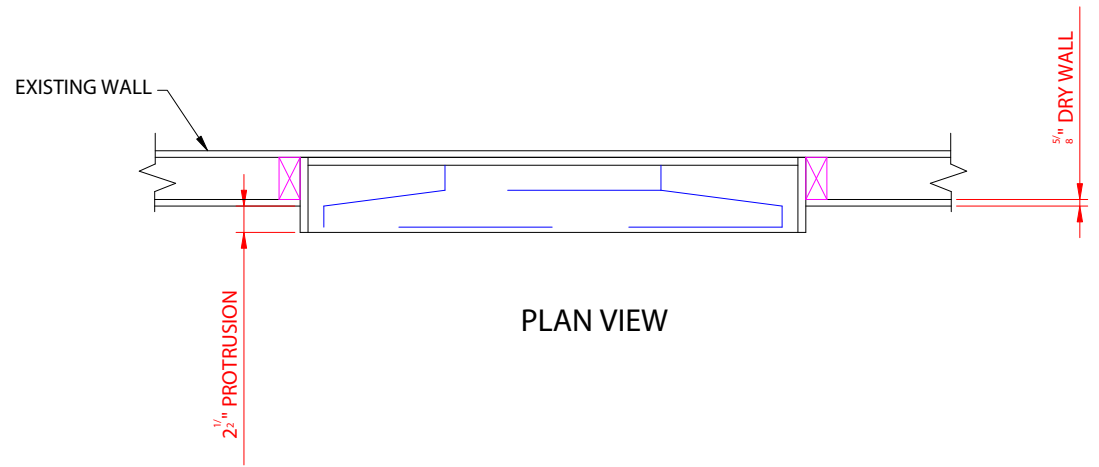

ELEVATION VIEW

SIDE VIEW

PLAN VIEW

TV COVERUPS		DETAILS	
1812, NEWPORT BLVD, COSTA MESA, CA			
MANUAL UNIT			
FILENAME	TVC-C08-G08		
DATE	02/01/2006		
X-REFS	NONE		
X-REFS	NONE		