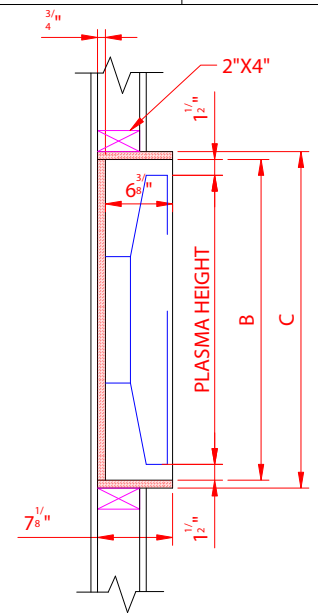

ELEVATION VIEW

SIDE VIEW

PLAN VIEW

TV COVERUPS		DETAILS	
1812, NEWPORT BLVD, COSTA MESA, CA			
MANUAL UNIT			
FILENAME	TVC-C08-G08		
DATE	02/01/2006		
X-REFS	NONE		
X-REFS	NONE		