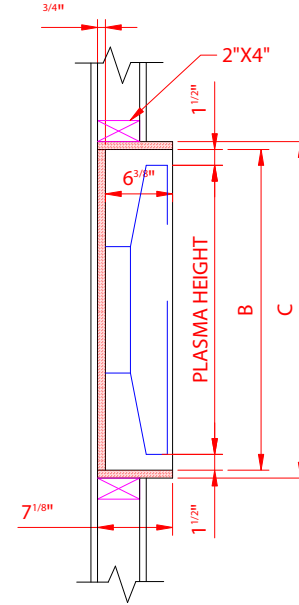

ELEVATION VIEW

SIDE VIEW

PLAN VIEW

TV COVERUPS
 1812, NEWPORT BLVD, COSTA MESA, CA
 MANUAL UNIT

FILE NAME	TVC-C88-52B
DATE	02-01-2006
X-REFS	NONE
X-REFS	NONE

DETAILS