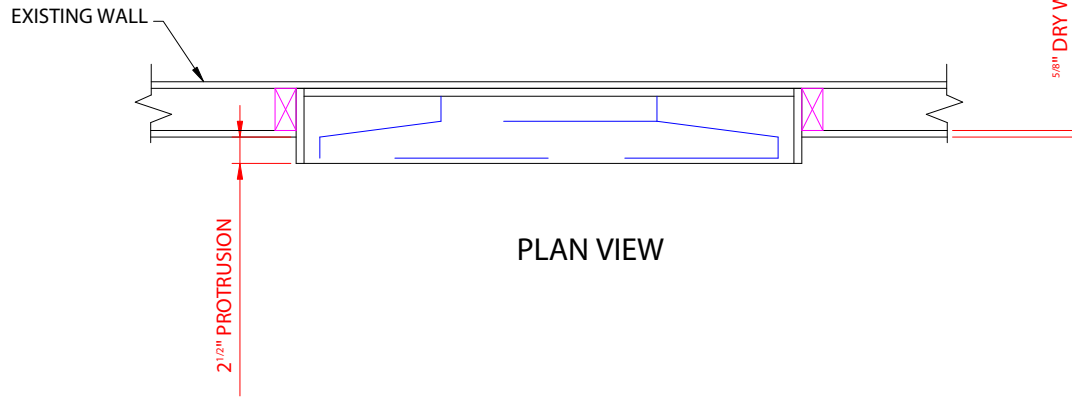

ELEVATION VIEW

SIDE VIEW

PLAN VIEW

TV COVERUPS
 1812, NEWPORT BLVD, COSTA MESA, CA
 MANUAL UNIT

FILE NAME	TVC-C88-52B
DATE	02-01-2006
X-REFS	NONE
X-REFS	NONE

DETAILS